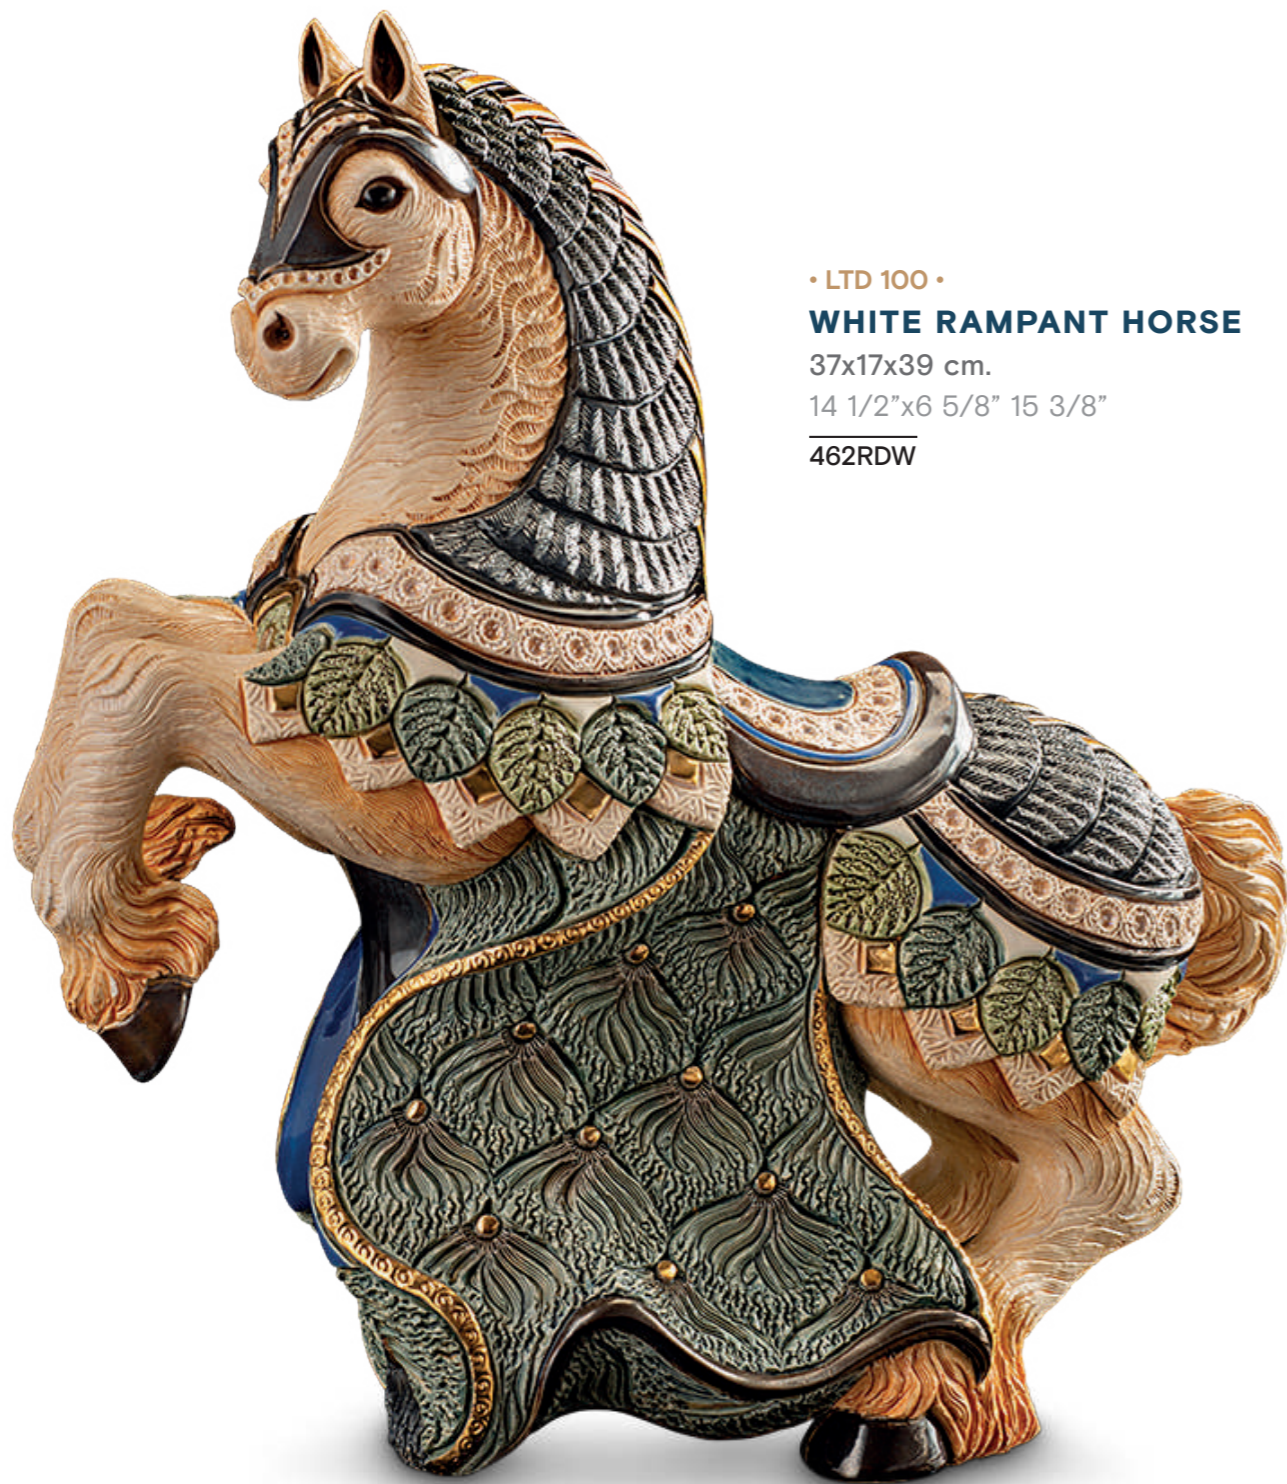

• LTD 100 •

WHITE RAMPANT HORSE

37x17x39 cm.

14 1/2"x6 5/8" 15 3/8"

462RDW