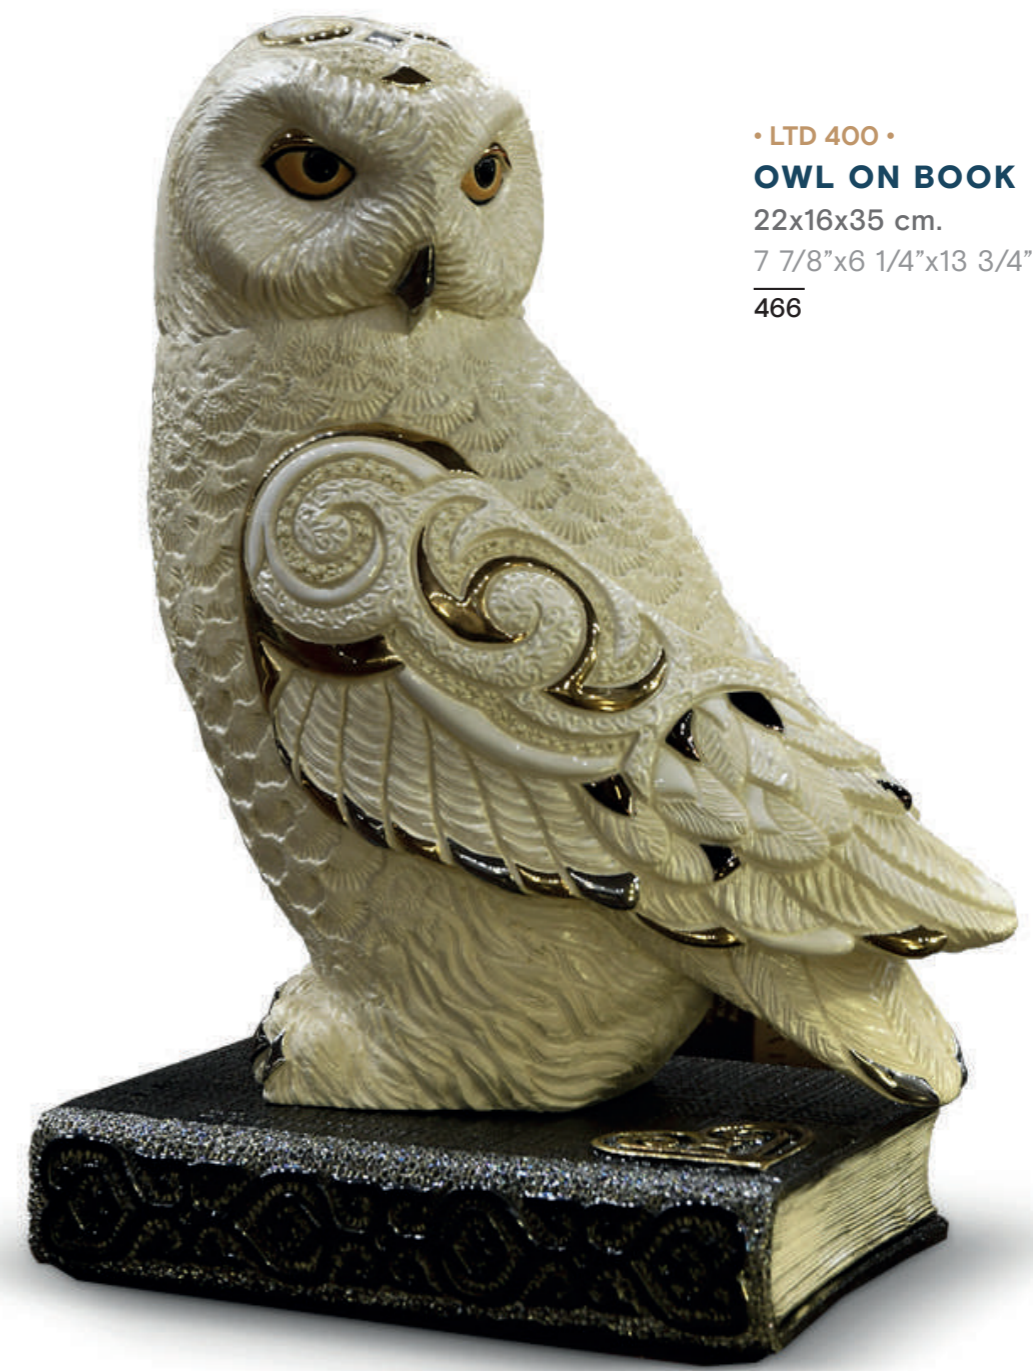

• LTD 400 •
OWL ON BOOK
22x16x35 cm.
7 7/8"x6 1/4"x13 3/4"

466