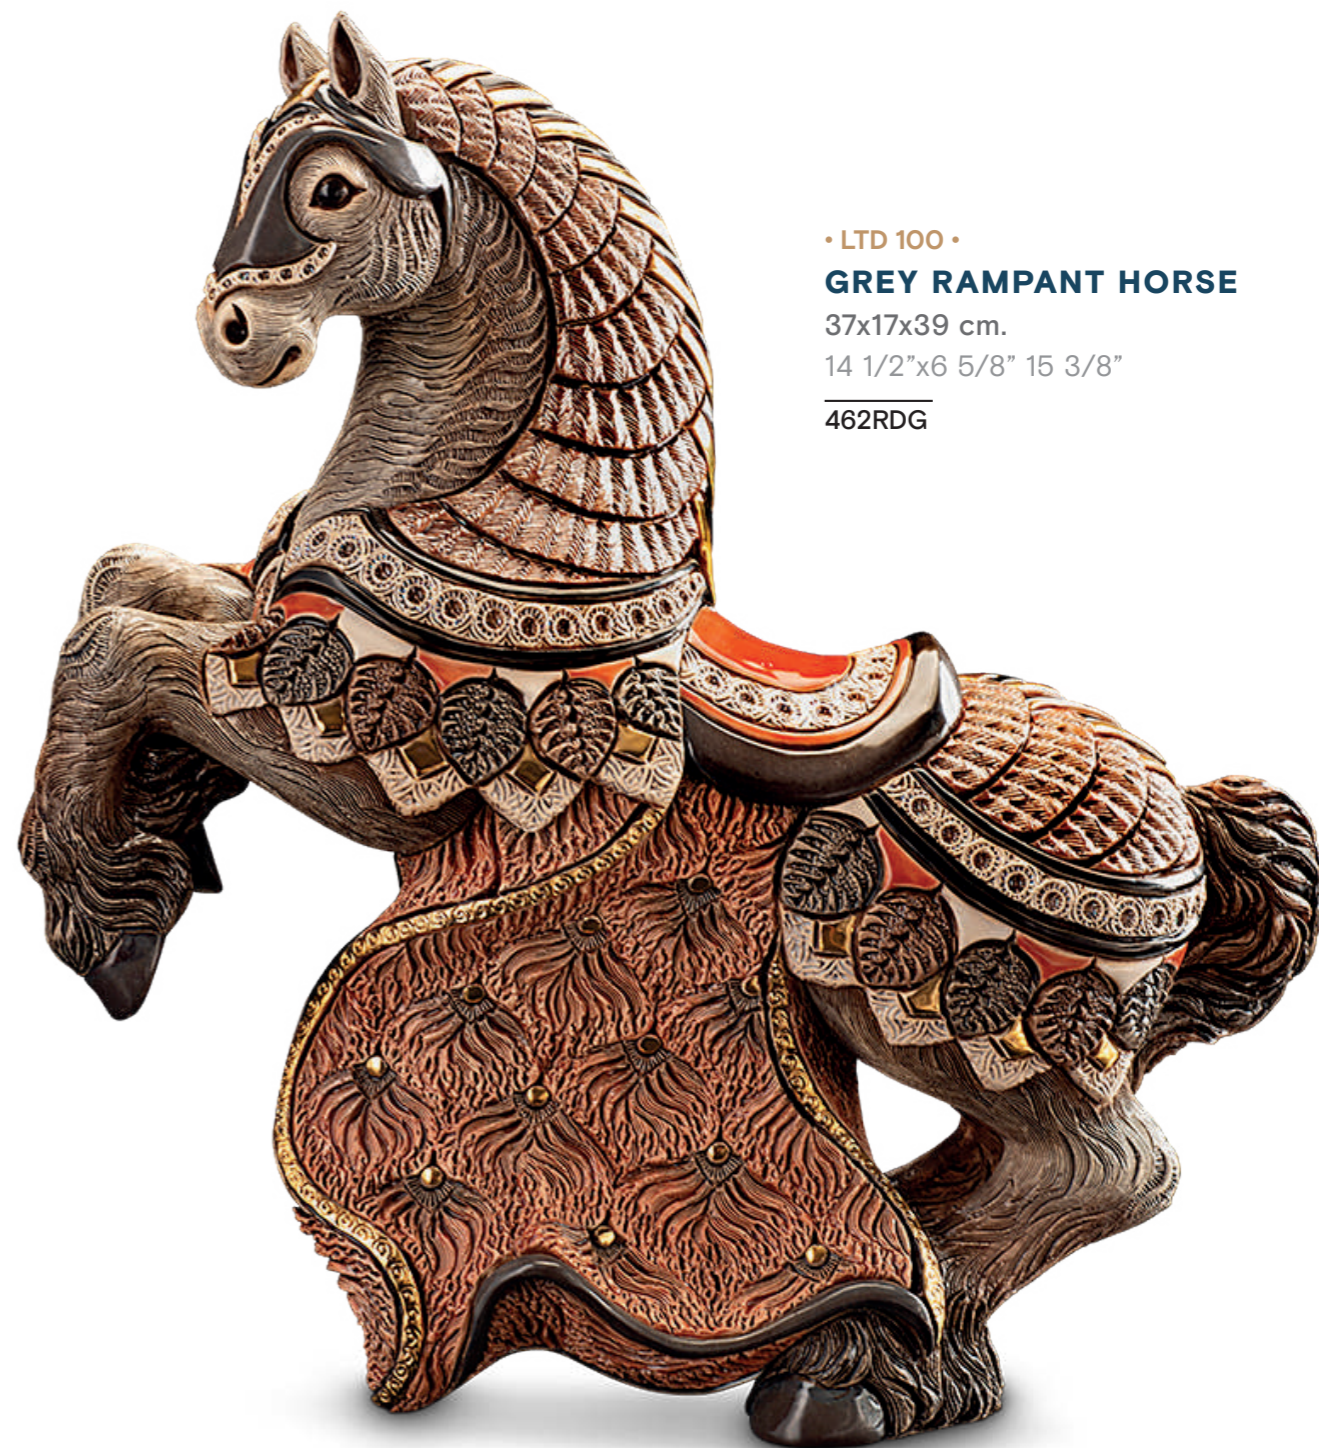

• LTD 100 •

GREY RAMPANT HORSE

37x17x39 cm.

14 1/2"x6 5/8" 15 3/8"

462RDG